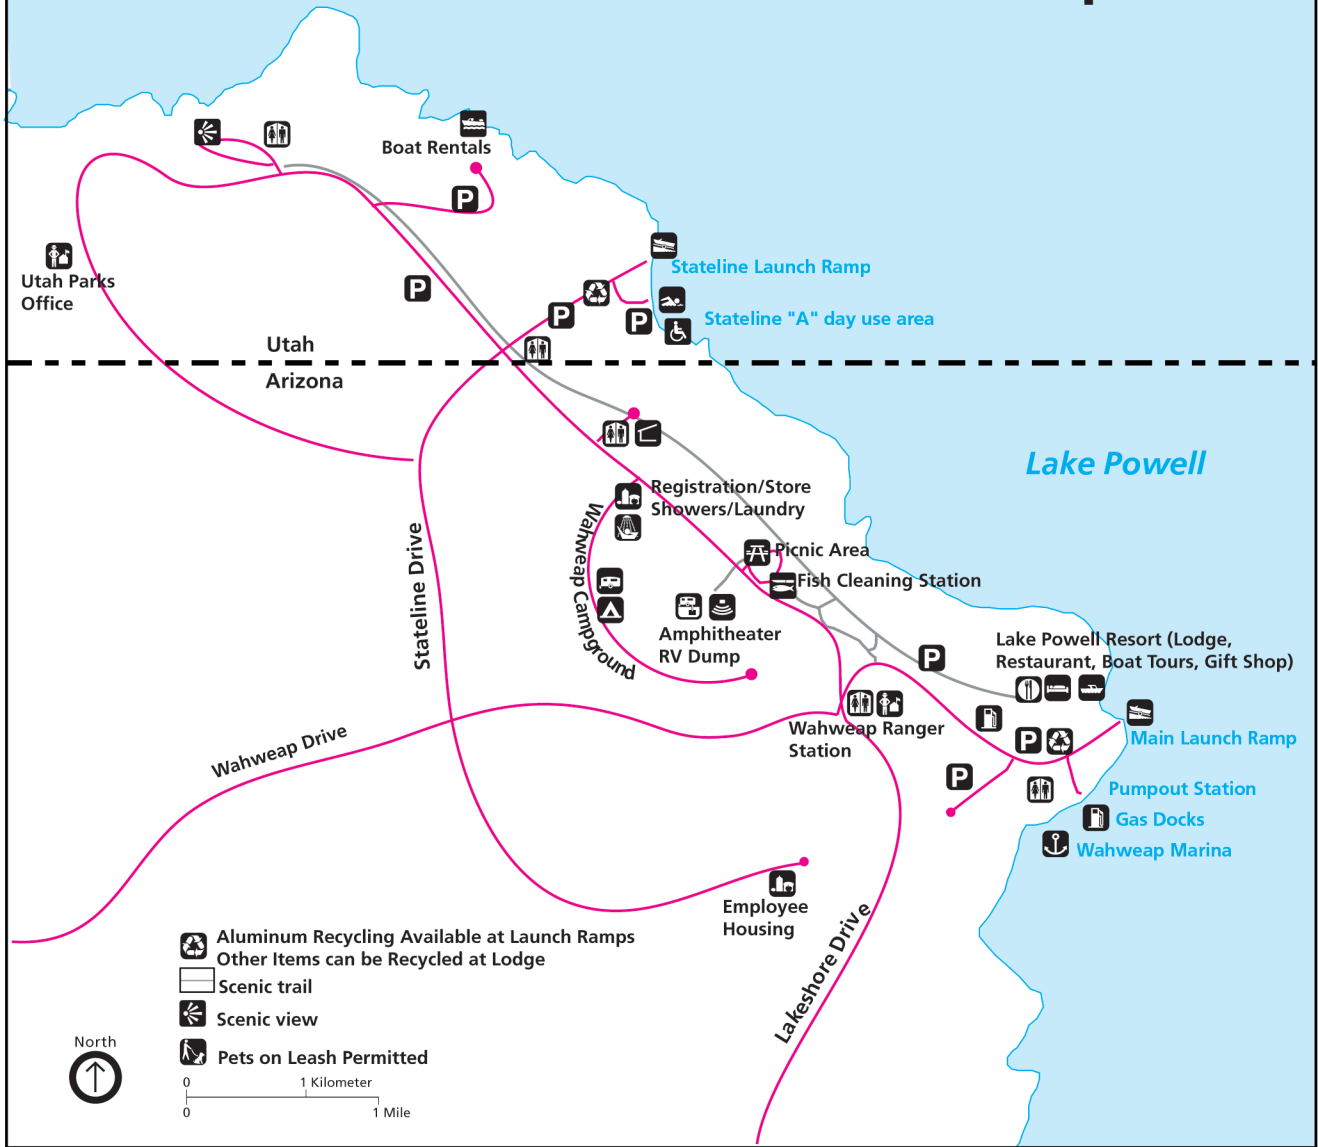

# Wahweap

Utah Parks Office

Utah  
Arizona

Boat Rentals

Stateline Launch Ramp

Stateline "A" day use area

Lake Powell

Registration/Store  
Showers/Laundry

Picnic Area

Fish Cleaning Station

Amphitheater  
RV Dump

Lake Powell Resort (Lodge,  
Restaurant, Boat Tours, Gift Shop)

Wahweap Drive

Wahweap Ranger  
Station

Main Launch Ramp

Pumpout Station

Gas Docks

Wahweap Marina

Employee  
Housing

Lakeshore Drive

Aluminum Recycling Available at Launch Ramps  
Other Items can be Recycled at Lodge

Scenic trail

Scenic view

Pets on Leash Permitted

North

0 1 Kilometer  
0 1 Mile