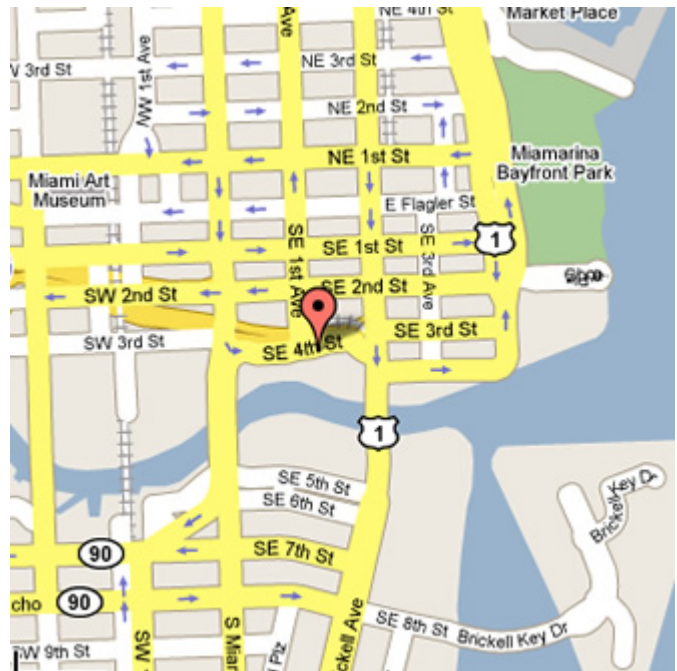

FSG Annual Meeting January 25-27, 2008

Driving Directions

River Park Hotel & Suites
100 SE 4th Street
Miami, FL 33131

Phone: 305.374.5100

Take I-95 South toward Miami

Take the MIAMI AVE EXIT **2C**- on the **LEFT** toward
DOWNTOWN / BISCAYNE BLVD / BRICKELL AVE

Take the US-1 N ramp toward BISCAYNE BLVD. 0.1 Miles

Take the SE 1ST AVE ramp. 600 feet

Take the SE 4TH ST ramp. (Stay left lane)

Turn LEFT onto SE 4TH ST.

Hotel is IMEDIATELY to your RIGHT.

River Park Hotel and Suites
is very easy to miss, look for
the red awnings.

There is no parking in front
just the small drop off area.
Valet parking only.